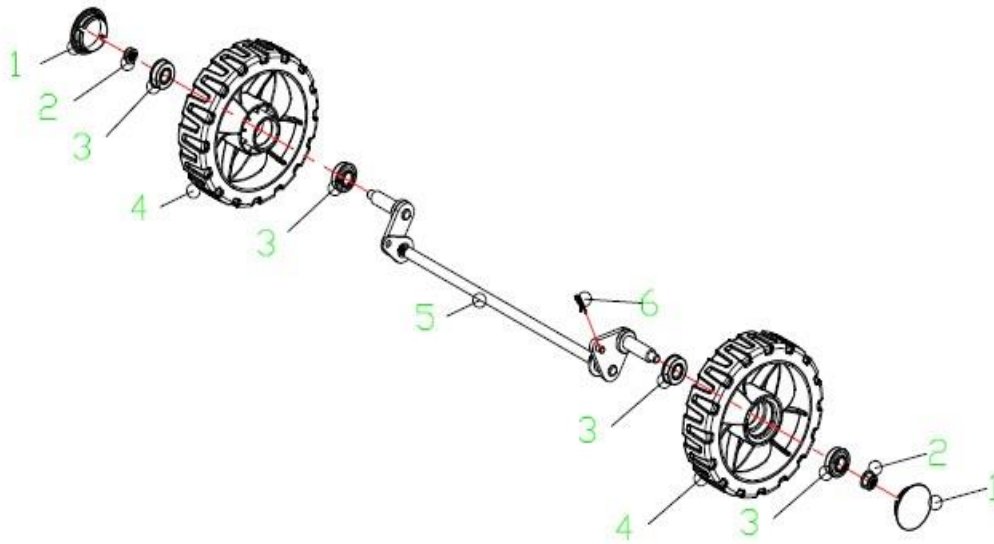

3	wheel assy.	
4	outer cover of hub	
5	wheel assy.	
6	wheel punch bearing	
7	rear discharge base	
8	outer cover of hub	

9	v belt	
10	Hexagon nut	

1	foam pipe		1
---	-----------	--	---

2	stop lever		1
3	Bolt		2
4	lever guard		1
5	Brake Cable Assy plate		1
6	Self-locking nut		2
7	upper handrail		1
8	Rope Guide		1
9	Cap nut		2
10	brake cable		1
11	Hexagon nut		6
12	flat washer		6
13	thick knob		2
14	heterotypic carriage bolts		2
15	triangle knob		2
16	Half round head square neck bolts		2
17	Half round head square neck bolts		2
18	lower handrail		2
19	fastener		1
20	thin knob		2
21	handrail stopper		2
22	selfpropelled cable		1
23	Self-propelled Lever		1

1	petrol engine		1
2	Phillips flat head self tapping screw		2
3	Large flat washer		2
4	Self-locking nut		3
5	rear discharge base		2
6	rear discharge base		1
7	Bolt		3
8	Hex lock nut		6
9	right bracket		1
10	Half round head square neck bolts		6
11	Self-locking nut		6
12	Bolt		6
13	Height Adjustment Pull Rod		1

14	Phillips flat head self tapping screw		5
15	deck assy.		1
16	height adjustment board		1
17	right bracket		1
18	"O" ring		1
19	inlet		1
20	Pipe connector nut		1
21	cable stopper		1
22	Displacement pressure plate after		2
23	mulching plug		1

1	outer cover of hub	2
2	Self-locking nut	2
3	wheel punch bearing	4
4	wheel assy.	2
5	front drive assy.	1
6	R type pin	1

1	R type pin		1
2	Ratchet Wheel L		1
3	bratchet pin		2
4	selfpropelled ratchet washer		4
5	spring washer		6
6	Ratchet Wheel L		1
7	self-propelled assy.		1
8	outer cover of hub		2
9	Self-locking nut		2
10	wheel punch bearing		4
11	wheel assy.		2
12	inner cover of hub		2
13	height adjustment ball		1
14	rear wheel axle sleeve		2
15	selfpropelled spring		1
16	rear drive assy.		1