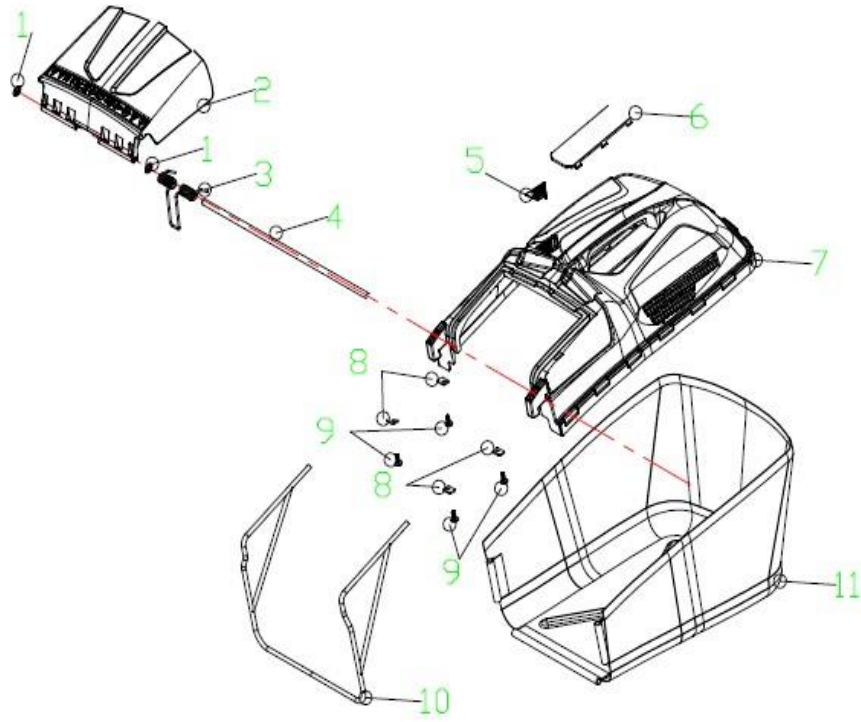

17	v belt		1
18	Brake spring		1

1	lock washer	2
2	Rear discharge cover	1
3	cover spring	1
4	Shaft for rear discharge cover	1
5	air-out board of fabric grass bag cove	1
6	protection board of grass bag	1
7	top of grass box	1
8	Gasket	4
9	Phillips flat head self tapping screw	4
10	plastic top frame	1
11	fabric grass bag	1