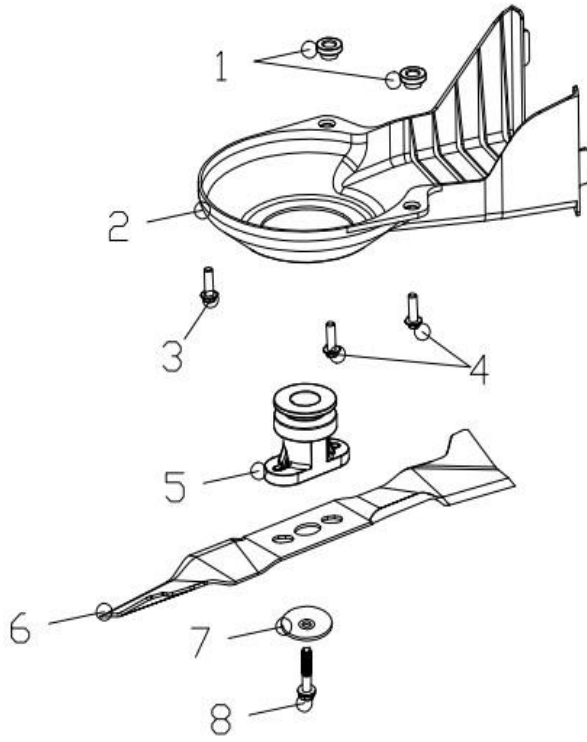

14	Phillips flat head self tapping screw		5
15	deck assy.		1
16	height adjustment board		1
17	right bracket		1
18	"O" ring		1
19	inlet		1
20	Pipe connector nut		1
21	cable stopper		1
22	Displacement pressure plate after		2
23	mulching plug		1

1	outer cover of hub	2
2	Self-locking nut	2
3	wheel punch bearing	4
4	wheel assy.	2
5	front drive assy.	1
6	R type pin	1

1	R type pin		1
2	Ratchet Wheel L		1
3	bratchet pin		2
4	selfpropelled ratchet washer		4
5	spring washer		6
6	Ratchet Wheel L		1
7	self-propelled assy.		1
8	outer cover of hub		2
9	Self-locking nut		2
10	wheel punch bearing		4
11	wheel assy.		2
12	inner cover of hub		2
13	height adjustment ball		1
14	rear wheel axle sleeve		2
15	selfpropelled spring		1
16	rear drive assy.		1

17	v belt		1
18	Brake spring		1

1	lock washer	2
2	Rear discharge cover	1
3	cover spring	1
4	Shaft for rear discharge cover	1
5	air-out board of fabric grass bag cove	1
6	protection board of grass bag	1
7	top of grass box	1
8	Gasket	4
9	Phillips flat head self tapping screw	4
10	plastic top frame	1
11	fabric grass bag	1

1	Chassis bushing		2
2	belt cover		1
3	Hex flange bolts		1
4	Hex flange bolts		2
5	Blade Adapter		1
6	Blade		1
7	blade washer		1
8	Inch hex flange bolts		1