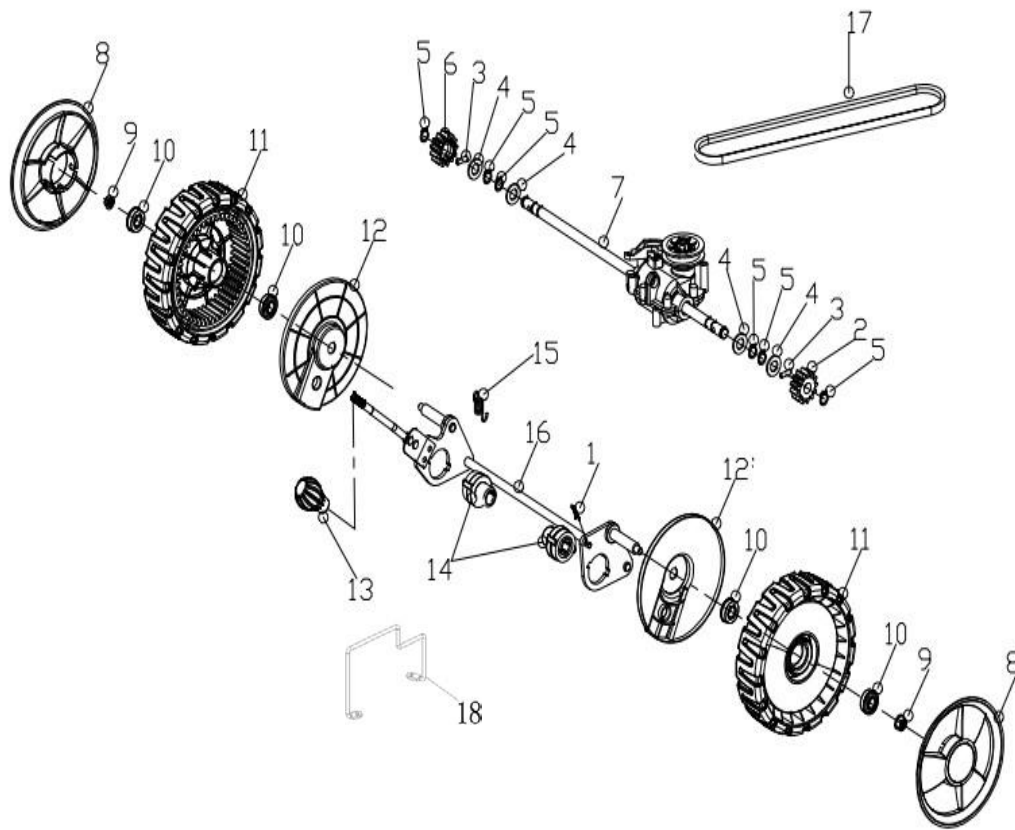

3	wheel assy.	
4	outer cover of hub	
5	wheel assy.	
6	wheel punch bearing	
7	rear discharge base	
8	outer cover of hub	

9	v belt	
10	Hexagon nut	

1	foam pipe		1
---	-----------	--	---

2	stop lever		1
3	Bolt		2
4	lever guard		1
5	Brake Cable Assy plate		1
6	Self-locking nut		2
7	upper handrail		1
8	Rope Guide		1
9	Cap nut		2
10	brake cable		1
11	Hexagon nut		6
12	flat washer		6
13	thick knob		2
14	heterotypic carriage bolts		2
15	triangle knob		2
16	Half round head square neck bolts		2
17	Half round head square neck bolts		2
18	lower handrail		2
19	fastener		1
20	thin knob		2
21	handrail stopper		2
22	selfpropelled cable		1
23	Self-propelled Lever		1

1	petrol engine		1
2	Phillips flat head self tapping screw		2
3	Large flat washer		2
4	Self-locking nut		3
5	rear discharge base		2
6	rear discharge base		1
7	Bolt		3
8	Hex lock nut		6
9	right bracket		1
10	Half round head square neck bolts		6
11	Self-locking nut		6
12	Bolt		6
13	Height Adjustment Pull Rod		1

14	Phillips flat head self tapping screw		5
15	deck assy.		1
16	height adjustment board		1
17	right bracket		1
18	"O" ring		1
19	inlet		1
20	Pipe connector nut		1
21	cable stopper		1
22	Displacement pressure plate after		2
23	mulching plug		1

1	outer cover of hub	2
2	Self-locking nut	2
3	wheel punch bearing	4
4	wheel assy.	2
5	front drive assy.	1
6	R type pin	1

1	R type pin		1
2	Ratchet Wheel L		1
3	bratchet pin		2
4	selfpropelled ratchet washer		4
5	spring washer		6
6	Ratchet Wheel L		1
7	self-propelled assy.		1
8	outer cover of hub		2
9	Self-locking nut		2
10	wheel punch bearing		4
11	wheel assy.		2
12	inner cover of hub		2
13	height adjustment ball		1
14	rear wheel axle sleeve		2
15	selfpropelled spring		1
16	rear drive assy.		1