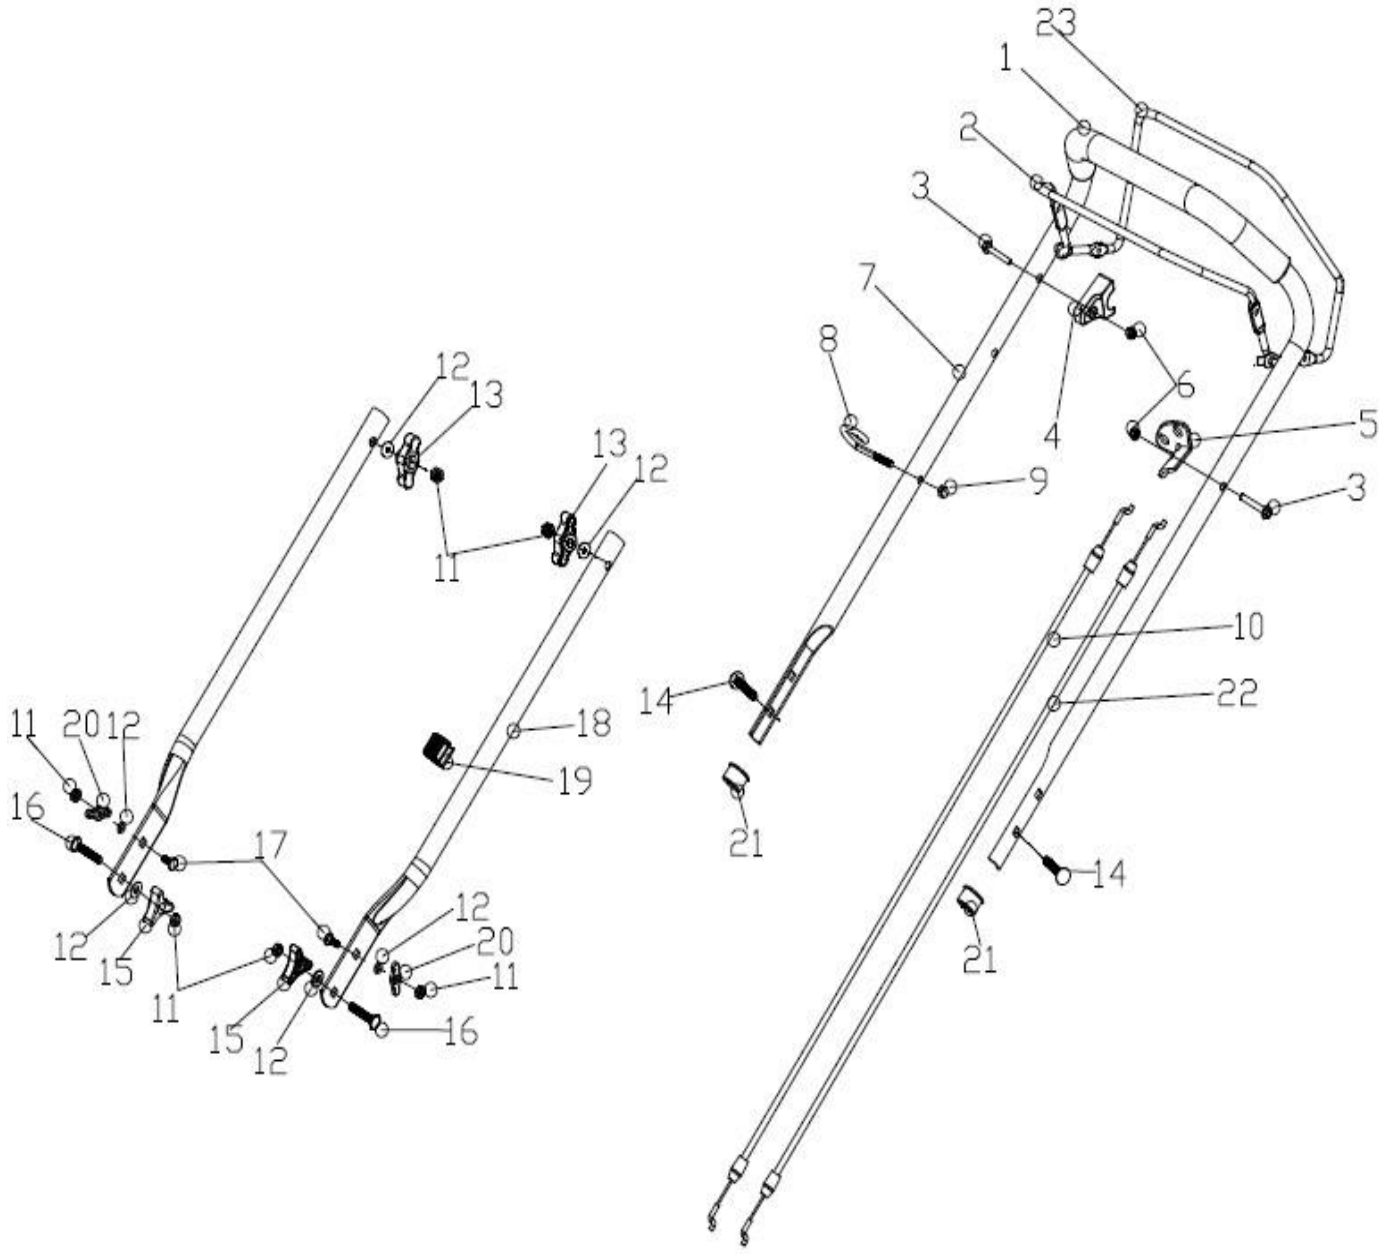

3	wheel assy.	
4	outer cover of hub	
5	wheel assy.	
6	wheel punch bearing	
7	rear discharge base	
8	outer cover of hub	

9	v belt	
10	Hexagon nut	

1	foam pipe		1
---	-----------	--	---

2	stop lever		1
3	Bolt		2
4	lever guard		1
5	Brake Cable Assy plate		1
6	Self-locking nut		2
7	upper handrail		1
8	Rope Guide		1
9	Cap nut		2
10	brake cable		1
11	Hexagon nut		6
12	flat washer		6
13	thick knob		2
14	heterotypic carriage bolts		2
15	triangle knob		2
16	Half round head square neck bolts		2
17	Half round head square neck bolts		2
18	lower handrail		2
19	fastener		1
20	thin knob		2
21	handrail stopper		2
22	selfpropelled cable		1
23	Self-propelled Lever		1

1	petrol engine		1
2	Phillips flat head self tapping screw		2
3	Large flat washer		2
4	Self-locking nut		3
5	rear discharge base		2
6	rear discharge base		1
7	Bolt		3
8	Hex lock nut		6
9	right bracket		1
10	Half round head square neck bolts		6
11	Self-locking nut		6
12	Bolt		6
13	Height Adjustment Pull Rod		1

14	Phillips flat head self tapping screw		5
15	deck assy.		1
16	height adjustment board		1
17	right bracket		1
18	"O" ring		1
19	inlet		1
20	Pipe connector nut		1
21	cable stopper		1
22	Displacement pressure plate after		2
23	mulching plug		1

1	outer cover of hub	2
2	Self-locking nut	2
3	wheel punch bearing	4
4	wheel assy.	2
5	front drive assy.	1
6	R type pin	1

1	R type pin		1
2	Ratchet Wheel L		1
3	bratchet pin		2
4	selfpropelled ratchet washer		4
5	spring washer		6
6	Ratchet Wheel L		1
7	self-propelled assy.		1
8	outer cover of hub		2
9	Self-locking nut		2
10	wheel punch bearing		4
11	wheel assy.		2
12	inner cover of hub		2
13	height adjustment ball		1
14	rear wheel axle sleeve		2
15	selfpropelled spring		1
16	rear drive assy.		1